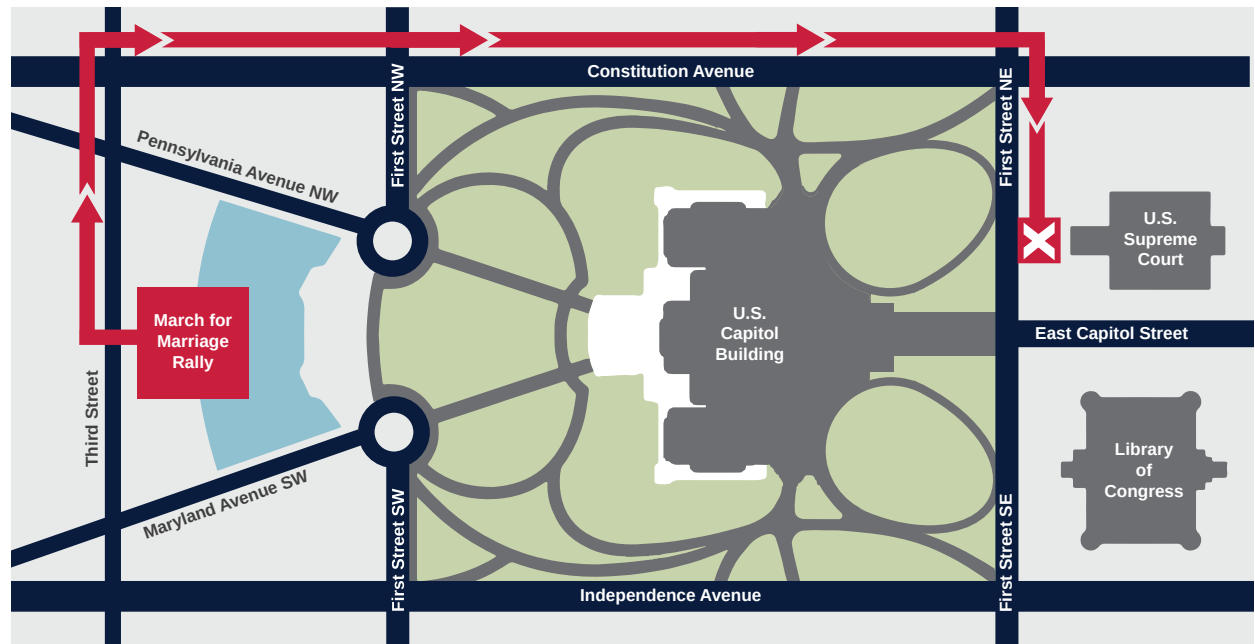

### 1:00 PM

End of rally; March to Supreme Court commences.

### 2:00 PM

March arrives at Supreme Court and Marchers disperse.

## 📍 AREA MAP

## NOTES:

- ▶ The rally will gather in the area between Third Street and the Capitol Reflecting Pool.
- ▶ The nearest metro stop is Federal Center Metro Station (Orange, Blue or Silver line).
- ▶ The rally site will include portable bathroom facilities.
- ▶ The March will end in front of the Supreme Court.